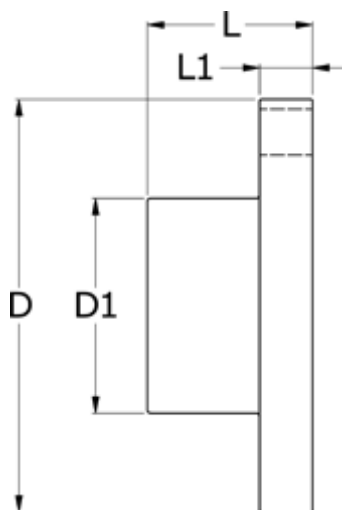

Article number: 330732001

Description: Coupling Rupex size 320
Part 1

Measures

D	= 320
D1	= 180
L	= 125
L1	= 32
Max bore	= 110
Torque (N m)	= 5500